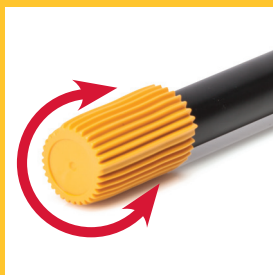

www.herculesstands.com

PRODUCT COMPARISON

KEYBOARD STAND

EZ-LOK System

no more fussing with screws
easy, quick position settings
without bending your back
on KS110B/KS120B/KS210B

Trigger Adjuster

easy, quick position settings
without bending your back
on KS118B

EZStep

Step on the pedal for easy,
quick position settings
without bending your back
on KS100B

Micro Adjuster

is fitted and provides
stability on uneven floors
on KS118B/KS100B/KS110B/
KS120B/KS210B

AutoLock System

Lift up both arms and the
AutoLock sets securely at
required height
on KS400B/KS410B

Adjustable Stopper
accommodates a variety of
keyboard sizes
on KS210B/KS410B

Locking Pins
allow quick and
secure set up
on KS400B/KS410B

Adjustable Rubber Foot
for height fine tuning and
stable leveling
on KS400B/KS410B

X Stand

Model	KS100B	KS118B	KS110B	KS120B	KS210B
Special Features	EZStep Micro Adjuster	Travlite Compact Folding Micro Adjuster Trigger Adjuster	EZ-LOK Micro Adjuster	EZ-LOK Micro Adjuster Heavy Duty	EZ-LOK Micro Adjuster Double Tier
Weight	3.35 kg (7.2 lbs.)	3.4 kg (7.5 lbs.)	3.2 kg (7 lbs.)	5.9 kg (13 lbs.)	8.4 kg (18.5 lbs.)
Depth	N/A	N/A	N/A	N/A	Upper Tier: 340 mm (13.4") Lower Tier: 400 mm (15.7")
Load Capacity	80 kg (176 lbs.)	80 kg (176 lbs.)	80 kg (176 lbs.)	100 kg (220 lbs.)	Upper Tier: 40 kg (88 lbs.) Lower Tier: 80 kg (176 lbs.)
Folded Size	90 mm x 78 mm x 990 mm (3.5" x 3.1" x 39")	150 mm x 90 mm x 990 mm (5.9" x 3.5" x 39")	1,033 mm x 515 mm x 110 mm (40.7" x 20.3" x 4.3")	1,033 mm x 515 mm x 110 mm (40.7" x 20.3" x 4.3")	1,115 mm x 505 mm x 115 mm (43.8" x 19.9" x 4.5")